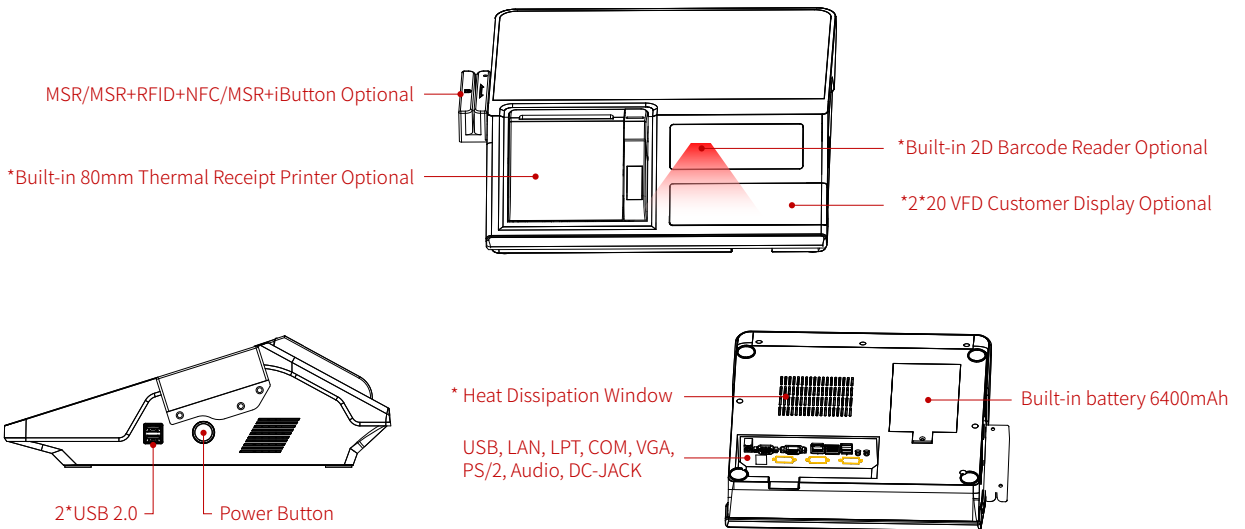

Windows 7/8/10/11 OS Support

Android 11/13 OS with WiFi & Bluetooth

- ✓ J1900
- ✓ J6412
- ✓ i3
- ✓ i5
- ✓ i7

- ✓ RK3568
- ✓ RK3566
- ✓ RK3288

Specification

Particulars	Android	Windows	
Screen Size	11.6" HD Brightness : 220-300nits	11.6" HD Brightness : 220-300nits	
Resolution	1366*768/1920*1080	1366*768/1920*1080	
Interface Type	EDP	EDP	
Touchscreen	PCAP, Multitouch, USB	PCAP, Multitouch, USB	
Motherboard	RK3566/RK3568/RK3288	J1900/J6412/i3/i5/i7	
Ram	2Gb Ram (4Gb Optional)	4Gb Ram DDR3/DDR4 (8Gb/16Gb Optional)	
Hard Disk	16Gb (32Gb/64Gb Optional)	64Gb SSD (128Gb/256Gb/512Gb Optional)	
Operating System	Android 11 / Android 13	Windows 10 / Windows 11 OS Support	
Interfaces			
LAN	100M/1000M	100M/1000M	
USB	6	6	
HDMI	Optional	Optional	
RS232	1	1	
Audio	2	2	
Cash Drawer	Extended from Printer	Extended from Printer	
Communication			
Wi-Fi	2.4 & 5.0G	2.4 & 5.0G	
Bluetooth	4.2 (5.0 Optional)	5.0	
Storage Temp	0 to 40°C Storage	0 to 40°C Storage	
Operating Temp	(-10°C – 50°C)	(-10°C – 50°C)	
Power Adapter	12V,5A/8A	12V,5A/8A	
OPTIONAL			
POS Printer	Printer Type	Thermal Paper	Thermal Paper
	Print Speed	170mm/sec	170mm/sec
	Cutter	Partial Cut / All Cut	Partial Cut / All Cut
	Head	100Km	100Km
Barcode Scanner	2D, Autosense	2D, Autosense	
Card Reader	MSR, MSR+RFID+NFC, MSR+ibutton	MSR, MSR+RFID+NFC, MSR+ibutton	